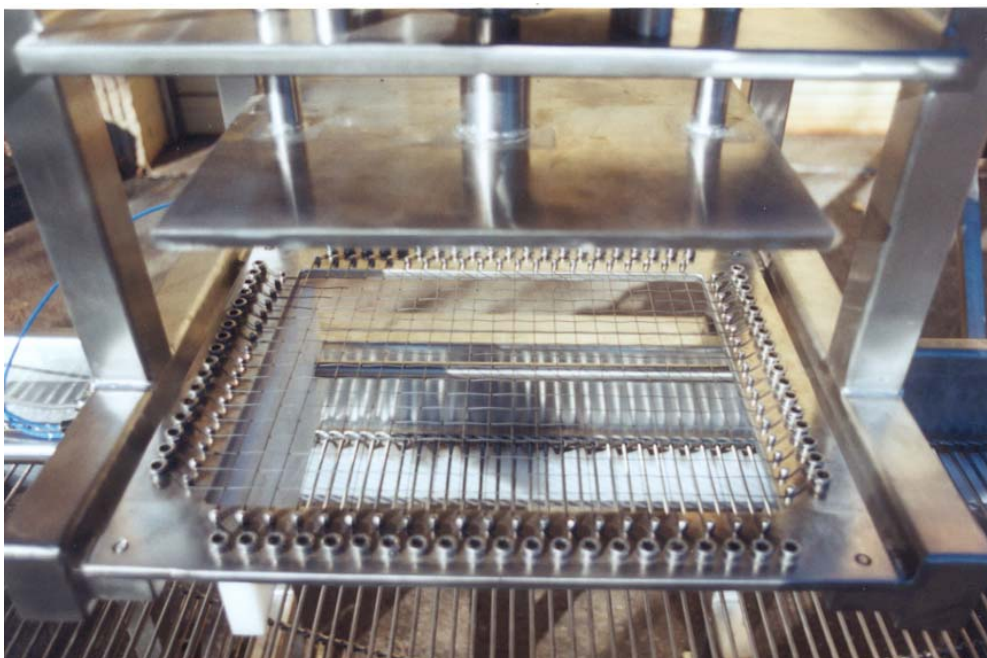

VIBRATING, SORTING CON-
VEYOR WITH HOPPER

WIRE
HARP
PRESS 3/4
CUBES
WITH
SWEEP.