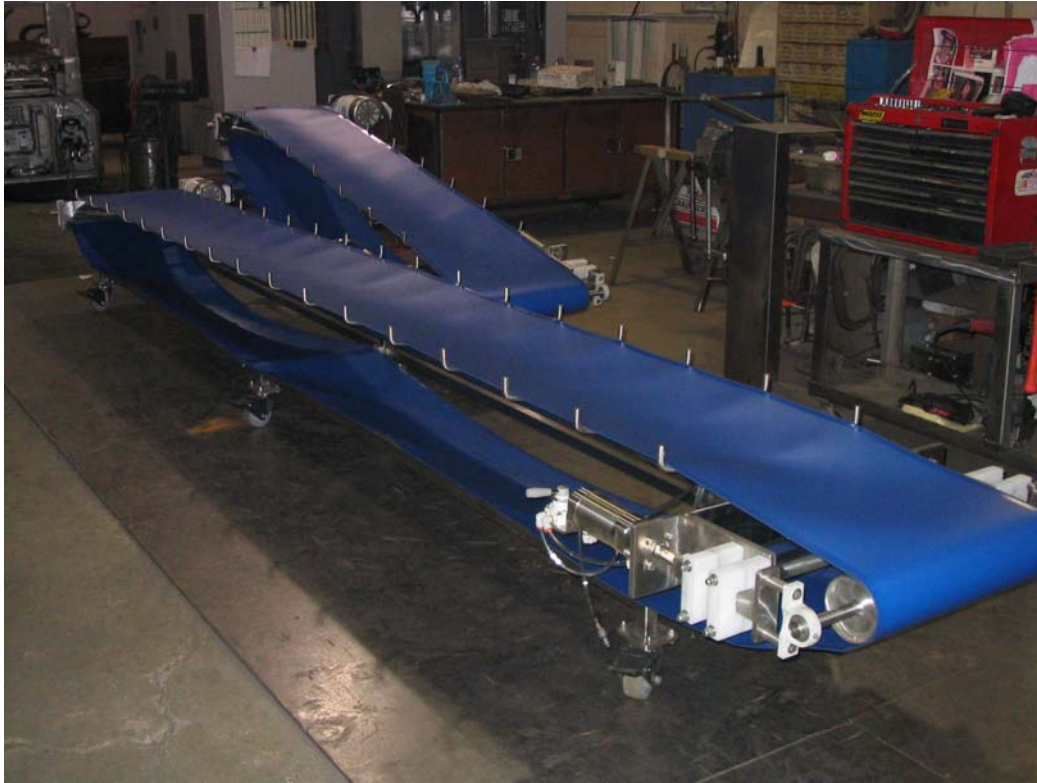

WIELAND ENGINEERING & MANUFACTURING INC.

N 29 W 22930 Marjean Lane, Waukesha, Wisconsin 53186

Phone 262-547-7096

Fax 262-547-4058

email@wielandengineering.com

QUALITY SINCE 1972

Wishbone style conveyor with cantilever legs for easy belt removal.

All sanitary construction to meet USDA and WDA specifications

Quick release pneumatic take ups

STAINLESS STEEL DIVISION

*Machine Design & Building
Nation-wide Installations*

*Blenders, Cookers, Conveyors
Augers, Sanitary Fittings,,
Sanitary Pipe Fabrication*

ENGINEERING

*Machine Design, Building, &
Installation*

*AutoCAD 2004
Computer Integration
Electrical, Hydraulic, Pneumatic*

CARBON STEEL DIVISION

*Machine Design, Building &
Installation*

*40,000 # Weldments
Structural Steel, Incinerators,
Rotary Kilns, Ductwork,
Sandblasting & Painting*