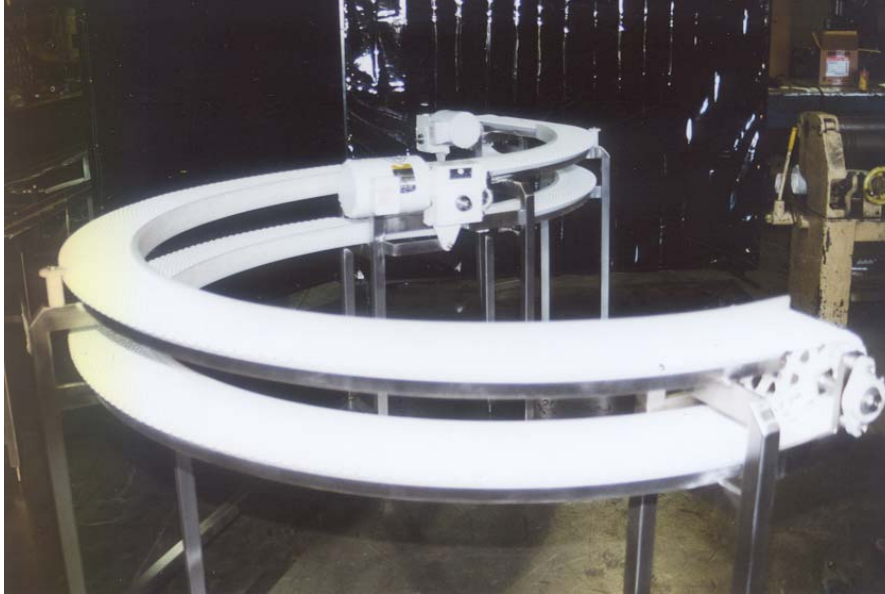

WIELAND ENGINEERING & MANUFACTURING INC.

N 29 W 22930 Marjean Lane, Waukesha, Wisconsin 53186

Phone 262-547-7096

Fax 262-547-4058

email@wielandengineering.com

PROVIDING QUALITY AND SERVICE SINCE 1972

Side flexing Introlox belting conveyor

Open sides for easy cleaning

End guards not shown in picture

All 304 stainless and UHMW construction

STAINLESS STEEL DIVISION

Machine Design & Building
Nation-wide Installations

Blenders, Cookers, Conveyors
Augers, Sanitary Fittings,,
Sanitary Pipe Fabrication

ENGINEERING

Machine Design , Building, &
Installation

AutoCAD 2004
Computer Integration
Electrical , Hydraulic, Pneumatic

CARBON STEEL DIVISION

Machine Design, Building &
Installation

40,000 # Weldments
Structural Steel, Incinerators,
Rotary Kilns, Ductwork,
Sandblasting & Painting