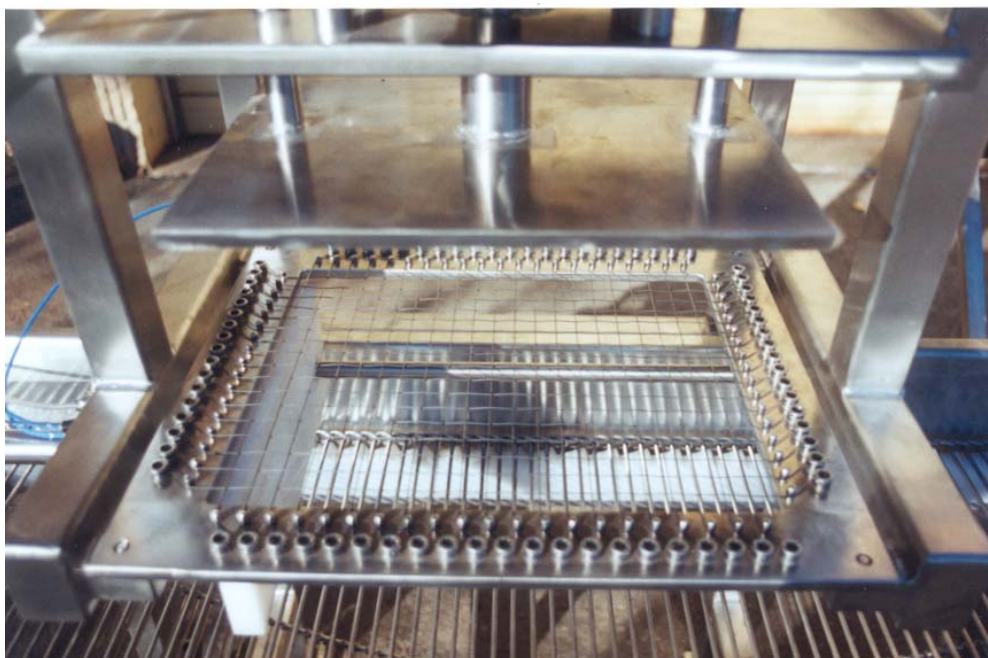

## CHEESE CUBING MACHINE

VIBRATING, SORTING CON-  
VEYOR WITH HOPPER

WIRE  
HARP  
PRESS 3/4  
CUBES  
WITH  
SWEEP.