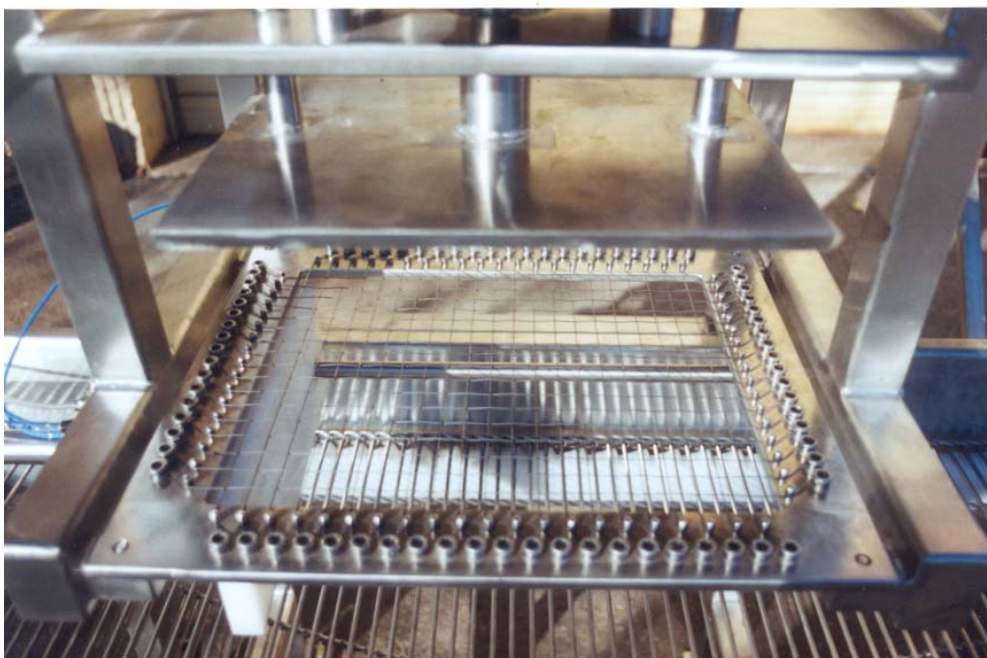

VIBRATING, SORTING CON-
VEYOR WITH HOPPER

WIRE
HARP
PRESS 3/4
CUBES
WITH
SWEEP.